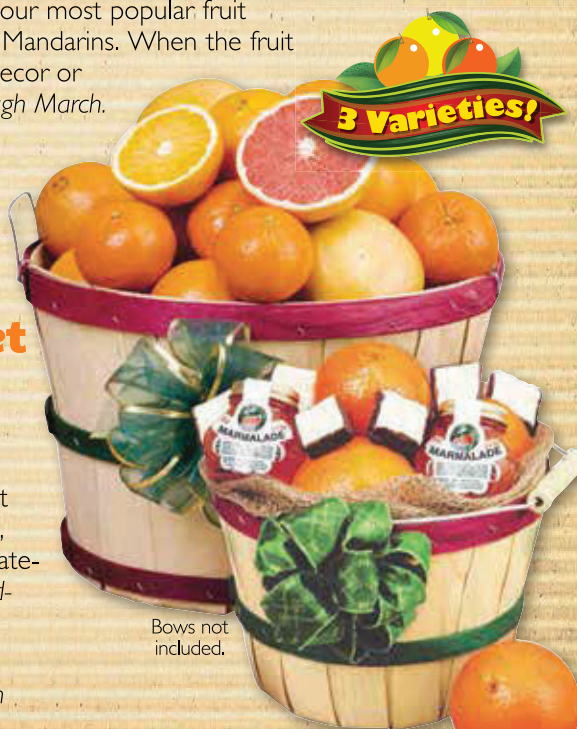

#144 \$54.99

Citrus Wreath

Make Their Season Bright!

This charming wreath brings the holiday vibes and more importantly is loaded with delicious goodies. We include classic grove-fresh Navels, mouth-watering Red Grapefruit, easy-peeling Mandarins, two Fruit Marmalades and Strawberry Candies. Arrives in a merry wreath-shaped box with a festive lid. Available mid-November through March.

#238 \$65.99

Grand Slam Basket

Brimming With Favorites!

This half bushel basket is loaded with our most popular fruit including Navels, Red Grapefruit and Mandarins. When the fruit is gone, the basket can be used for decor or storage. Available mid-November through March.

All Fruit Basket

#22 1/2 Bushel \$69.99 - As Shown

Deluxe Basket Fruit and two jars of Marmalade, and six Coconut Patties.

#22D 1/2 Bushel \$80.99

Deluxe Peck Basket

Perfect For Any Occasion!

What to bring to that party? A charming old-fashioned harvest basket filled with sweet, easy-peeling Navels, two Fruit Marmalades and six chocolate-dipped Coconut Patties. Available mid-November through March.

Deluxe Basket

#11D 1/4 Bushel \$60.99 - As Shown

All Fruit Basket

#11 1/4 Bushel \$49.99

Bows not included.

Satsuma Mandarins

New!

Our New Favorite!