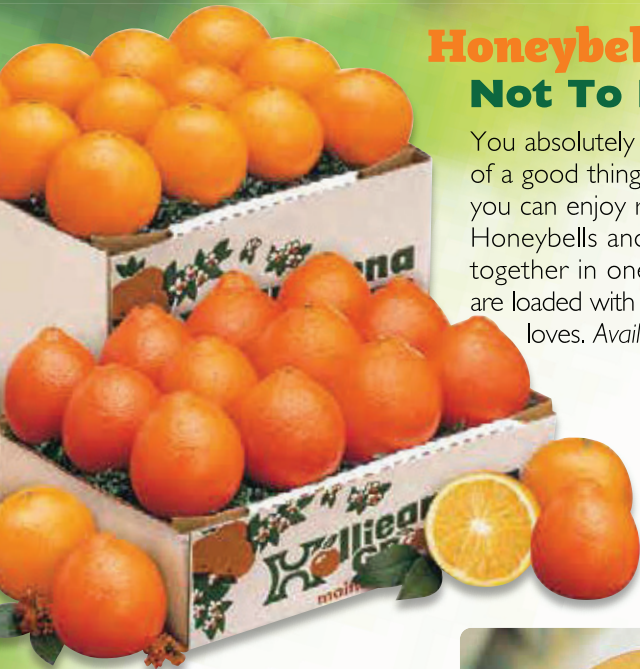

#233 \$59.99

Season's Greetings Wreath A smaller version of "Wreath Of Fruit" in a square box arranged around holiday greenery.

#133 \$42.99

Navels & Mandarins An Easy-Peeling Pairing!

If you're looking for a gift that kids of all ages will enjoy, our wonderfully sweet Navels and Mandarins are just the thing. Both varieties are loaded with an exuberant grove-fresh flavor that matches the excitement of the holiday season! Available mid-November through March.

#1KN 1 Tray \$45.99

#2KN 2 Trays \$64.99

Sweet Citrus Trio Variety Taster!

This mouth-watering trio of Navel Oranges, Mandarins and Red Grapefruit is sized just right for saying, I'm thinking of you. Available mid-November through March.

#9KNR \$39.99

Starting In January!

Honeybells & Navels Not To Be Missed!

You absolutely can't have "too much of a good thing" because in January you can enjoy ridiculously sweet Honeybells and Navel Oranges together in one over-the-top gift. Both are loaded with amazing flavor everyone loves. Available January through March.